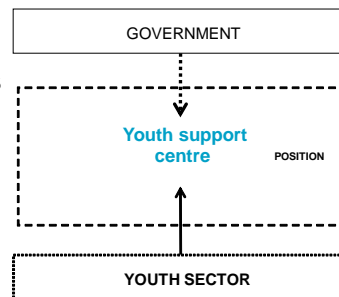

### Relation with Flemish Youth Council

- Complementary work
- Cooperation in strengthening youth policy
- Sharing information

### Difference

- YSP
  - Training, support, expertise, knowledge
  - Create a vision on integrated youth policy
- FYC
  - Advisory and advocacy

128 mei 2010

1 Introduction Flemish youth support centre

1 slide 5

## Special position

- General Assembly: youth organizations are shareholders of SPJ
- Board: elected members from GA + experts in youth policy + 1 observer from public administration

128 mei 2010

1 Introduction Flemish youth support centre